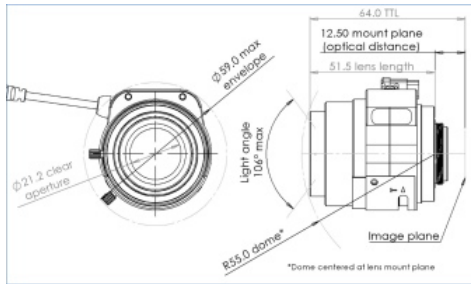

#### ► Technical specifications:

Type	DC vario lens
Format	1/1.7"
Mount	CS
Max. resolution	4K (12MP)
Day/night correction (IR)	Yes
Aspherical	Yes
Focal length (mm)	4-10mm
Angle of view (horizontal)	122° - 31° @1/3"
Aperture range	F1.4-F360
Iris regulation	DC
Iris control	Automatic
Focus control	Manual
Zoom control	Manual
Dimensions DxH (mm)	45 x 51.6
Cable length (mm)	230
Weight	78g

## Weitere Bilder:

Field of view for sensor sizes						
Sensor size	1/1.7"	1/1.8"	1/1.8" 4K*	1/2"	1/2.3"	1/2.5"
Horizontal	112° - 44°	110° - 43°	110° - 43°	93° - 37°	90° - 36°	83° - 33°
Vertical	81° - 33°	71° - 29°	52° - 21°	68° - 28°	67° - 27°	60° - 25°
Diagonal	149° - 55°	139° - 52°	126° - 48°	120° - 46°	117° - 45°	106° - 42°

\*4K format = 4000 x 2000 pixels