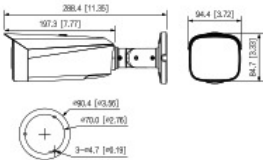

► Recommended Accessories

SNPS-12D2	SANTEC stabilized power supply 12 V DC, 1.5 A, plug
SNCA-MK-4531-E	Water proof junction box for cameras IP66
SNCA-PM-4661	Mastadapter inkl. Spannbänder von 80 bis 130 mm
SNCA-CM-4670	Corner Mount Adapter for see recommended accessories
SANSWITCH-10430	4-Port ePoE Switch For transmission over 800m
BWNET-10120	1-Kanal 30W PoE Netzteil 56V 30W Gigabit Active POE injector

BURG-GUARD GmbH
Wormgermühle, 58540 Meinerzhagen, Germany
Tel.: +49 2358 905 490, Fax: +49 2358 905 499
BURG-GUARD@burg.biz, www.burg-guard.com

Our products undergo constant development. Please refer to the price list for our most up-to-date product program. Errors and omissions excluded. No responsibility accepted for accuracy of images.