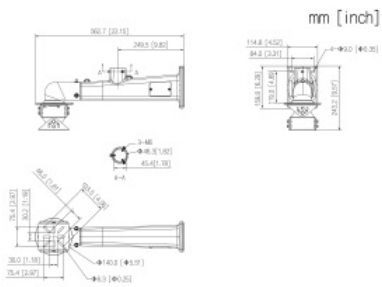

► Recommended Accessories

SNCA-PM-4660	Pole Mount adapter up to 127 mm and SNCA-JB-4640 and SNCA-WM-4642 (SNC-211RSIA)
SNCA-CM-4670	Corner Mount Adapter for see recommended accessories