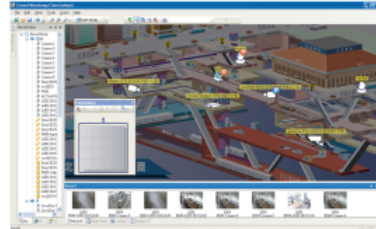

NUUO®

NCS-BASE

NUUO CMS Base License incl. 48 Cam.
8 I/O Connections

PRODUCT DESCRIPTION

► **Application:**

The NUUO NVR-based Central Management System (NCS) is a powerful system designed for large-scale and high level enterprise projects. CMS can manage all NUUO product lines including NDVR Hybrid, NVR, DVR and NVRmini. The NUUO NCS supports unlimited cameras, I/O device, POS, servers and users. The controls and operation of NUUO CMS is clear cut and map centric. It has the most powerful alarm management system among all NUUO product lines and can control unlimited matrices viewing consoles in the centralized control room. NCS Matrix offers a video wall for users to get video and manage alarm efficiently and instantly.