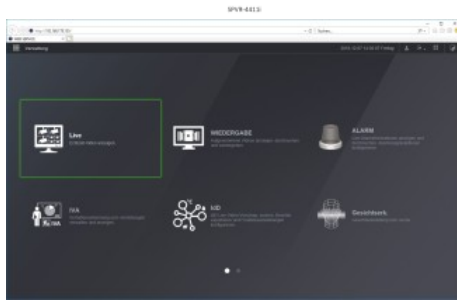

Weitere Bilder:

► Recommended Accessories

KOAX-0.6/100	Coaxl cable 0.6/3.7, 75 Ohm for indoor usage, 100 m ring
HDD-1000HV	HDD for DVR/NVR, 1 TB SATA 24/7 tested
HDD-2000HV	HDD for DVR/NVR, 2 TB SATA 24/7 tested
HDD-4000HV	HDD for DVR/NVR, 4 TB SATA 24/7 tested
HDD-6000HV	HDD for DVR/NVR, 6TB SATA 24/7 tested
HDD-8000HV	HDD for DVR/NVR, 8TB SATA 24/7 tested
KSC-USB-NET	USB Keyboard for SCVR und SNVR recorders, analog. and IP domes
SNCA-RMT-610	19" Rack Mount Tray Rack Mount

BURG-GUARD GmbH
Wormgermühle, 58540 Meinerzhagen, Germany
Tel.: +49 2358 905 490, Fax: +49 2358 905 499
BURG-GUARD@burg.biz, www.burg-guard.com

Our products undergo constant development. Please refer to the price list for our most up-to-date product program. Errors and omissions excluded. No responsibility accepted for accuracy of images.